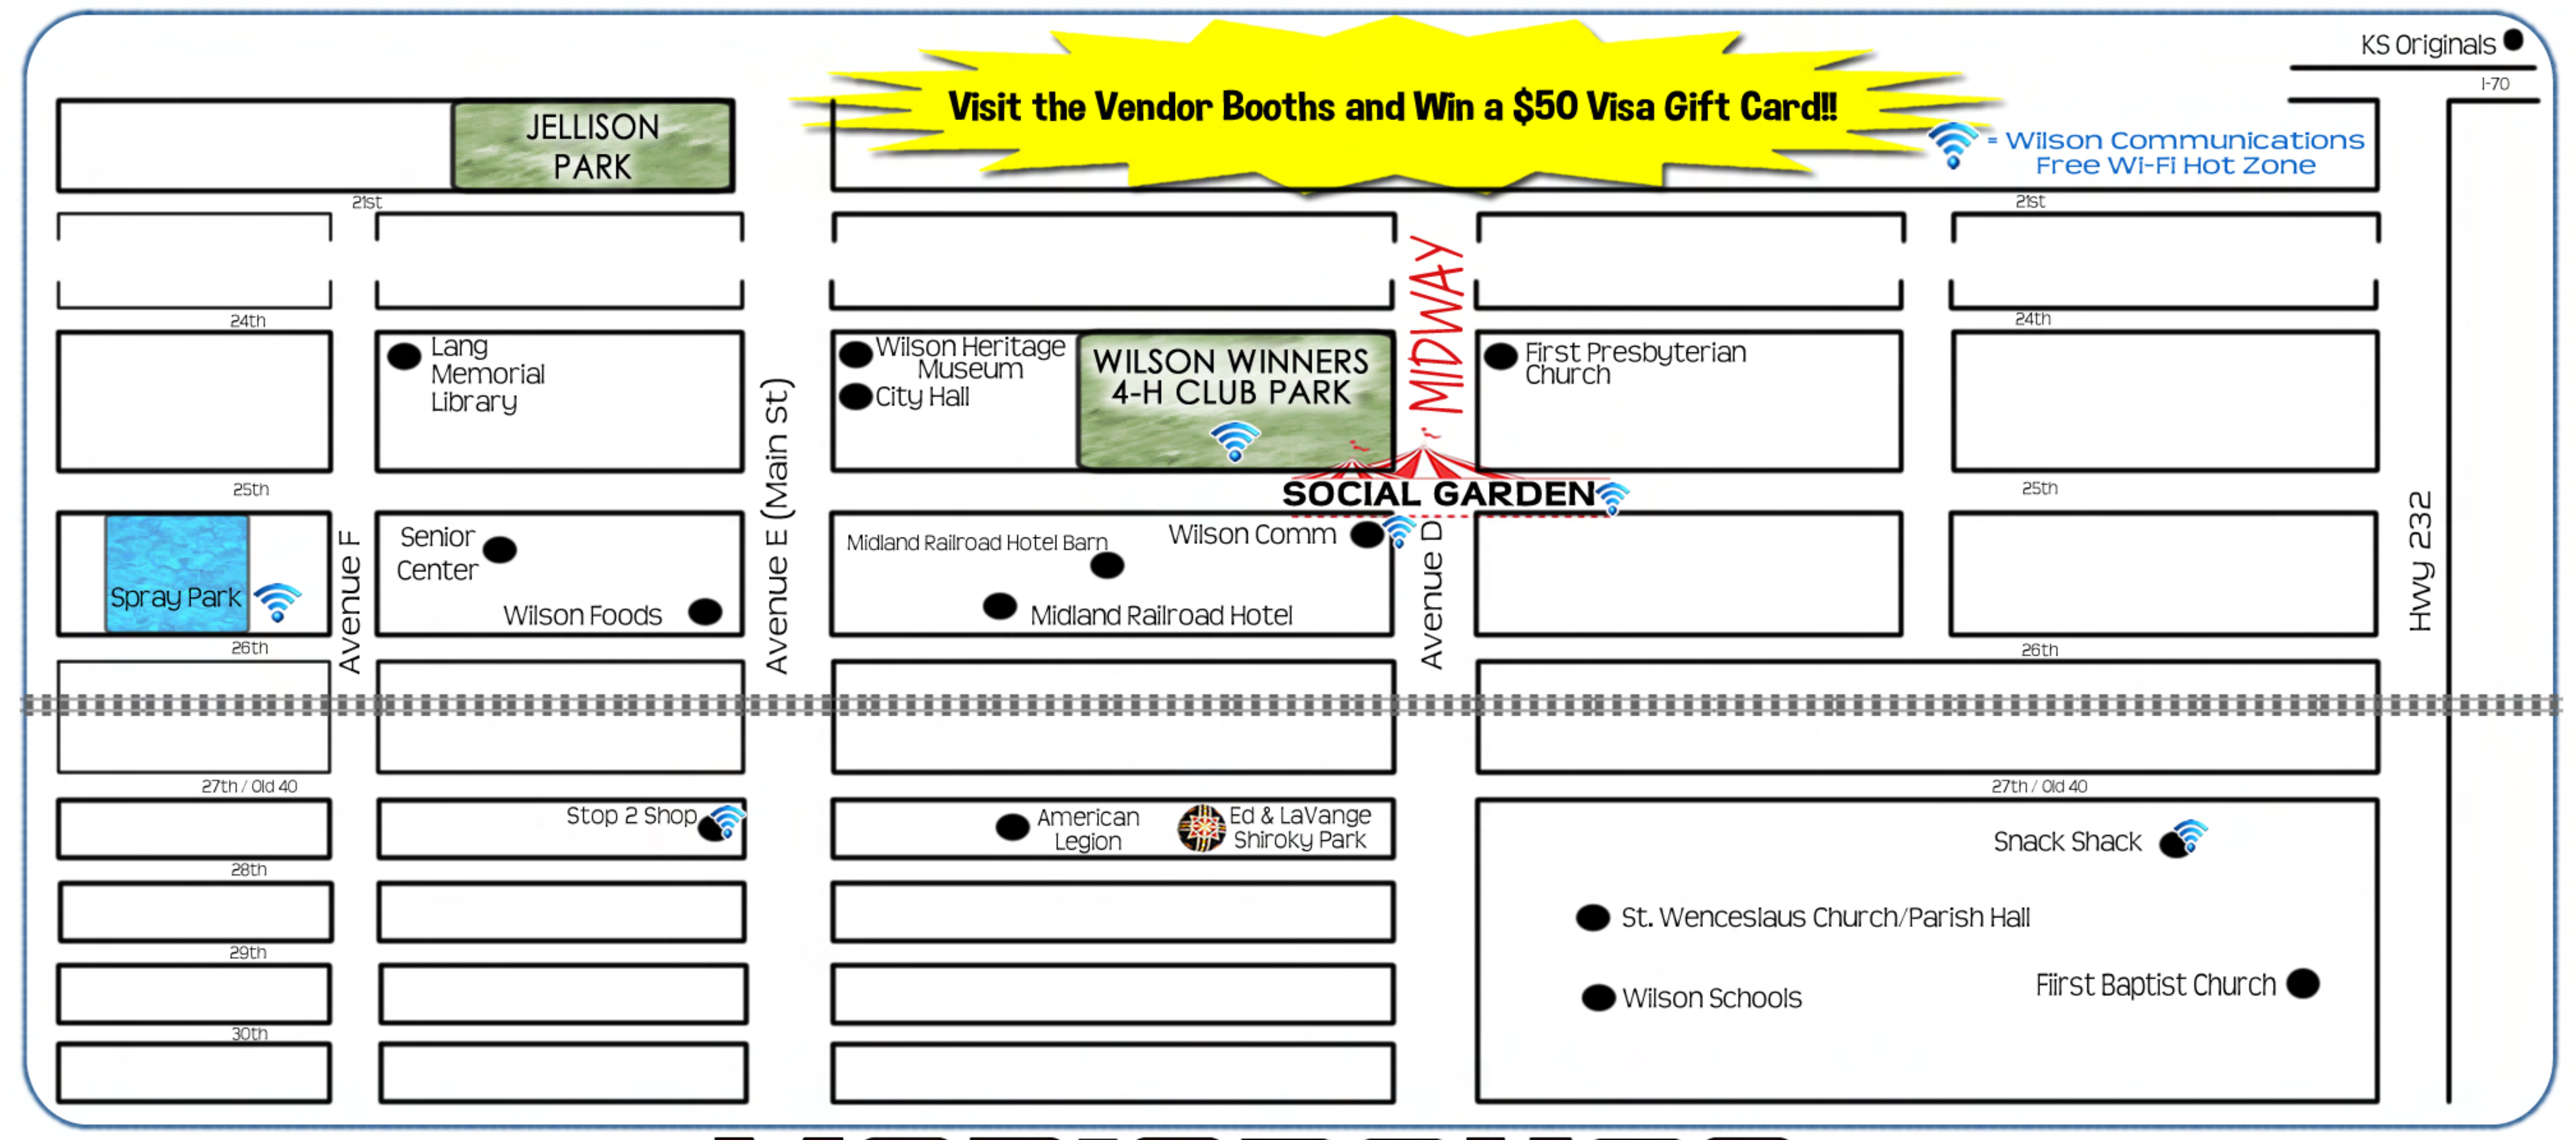

Friday, July 28, 2023

2:00pm	Miss Czech Princess Pageant.....	First Baptist Church Gym
3:00pm - 5:00pm	Live Entertainment featuring Joe Dolezal.....	Social Garden
4:00pm	Annual State Meeting Kansas Czechs, Inc.....	Senior Center
4:00pm	Arts & Crafts Vendors.....	Wilson Winners 4-H Club Park
4:00pm - 1:00am	Drinks, Entertainment & More!.....	Social Garden
4:00pm	Pinewood Derby Race.....	Wilson Winners 4-H Club Park
4:30pm - 6:30pm	KRSL Russell Radio Broadcasting LIVE on KRSL 95.9 & KZRS 107.9.....	Wilson Winners 4-H Club Park
5:00pm - 8:00pm	Wilber Czech Cottage Vendor.....	Midland Railroad Hotel
5:30pm	Cornhole Tournament.....	Social Garden
6:00pm - 7:00pm	Czech Dancers.....	Wilson Winners 4-H Club Park
7:00pm	Flag Raising Ceremony performed by American Legion Post #262.....	Wilson Winners 4-H Club Park
7:00pm	City Band.....	Wilson Winners 4-H Club Park
7:00pm	Ice Cream Social.....	Wilson Winners 4-H Club Park
7:00pm	Raffle Drawing.....	Senior Center
7:30pm - 11:30pm	Czech Fest Midway Rides.....	Midway
8:00pm - 12:00am	Barry Boyce Band.....	Midland Railroad Hotel Barn
10:00pm	Beer Stein Holding Contest.....	Midland Railroad Hotel Barn
9:00pm - 12:00am	Live Entertainment featuring Jimmy Dee & the Fabulous Destinations.....	Social Garden

Saturday, July 29, 2023