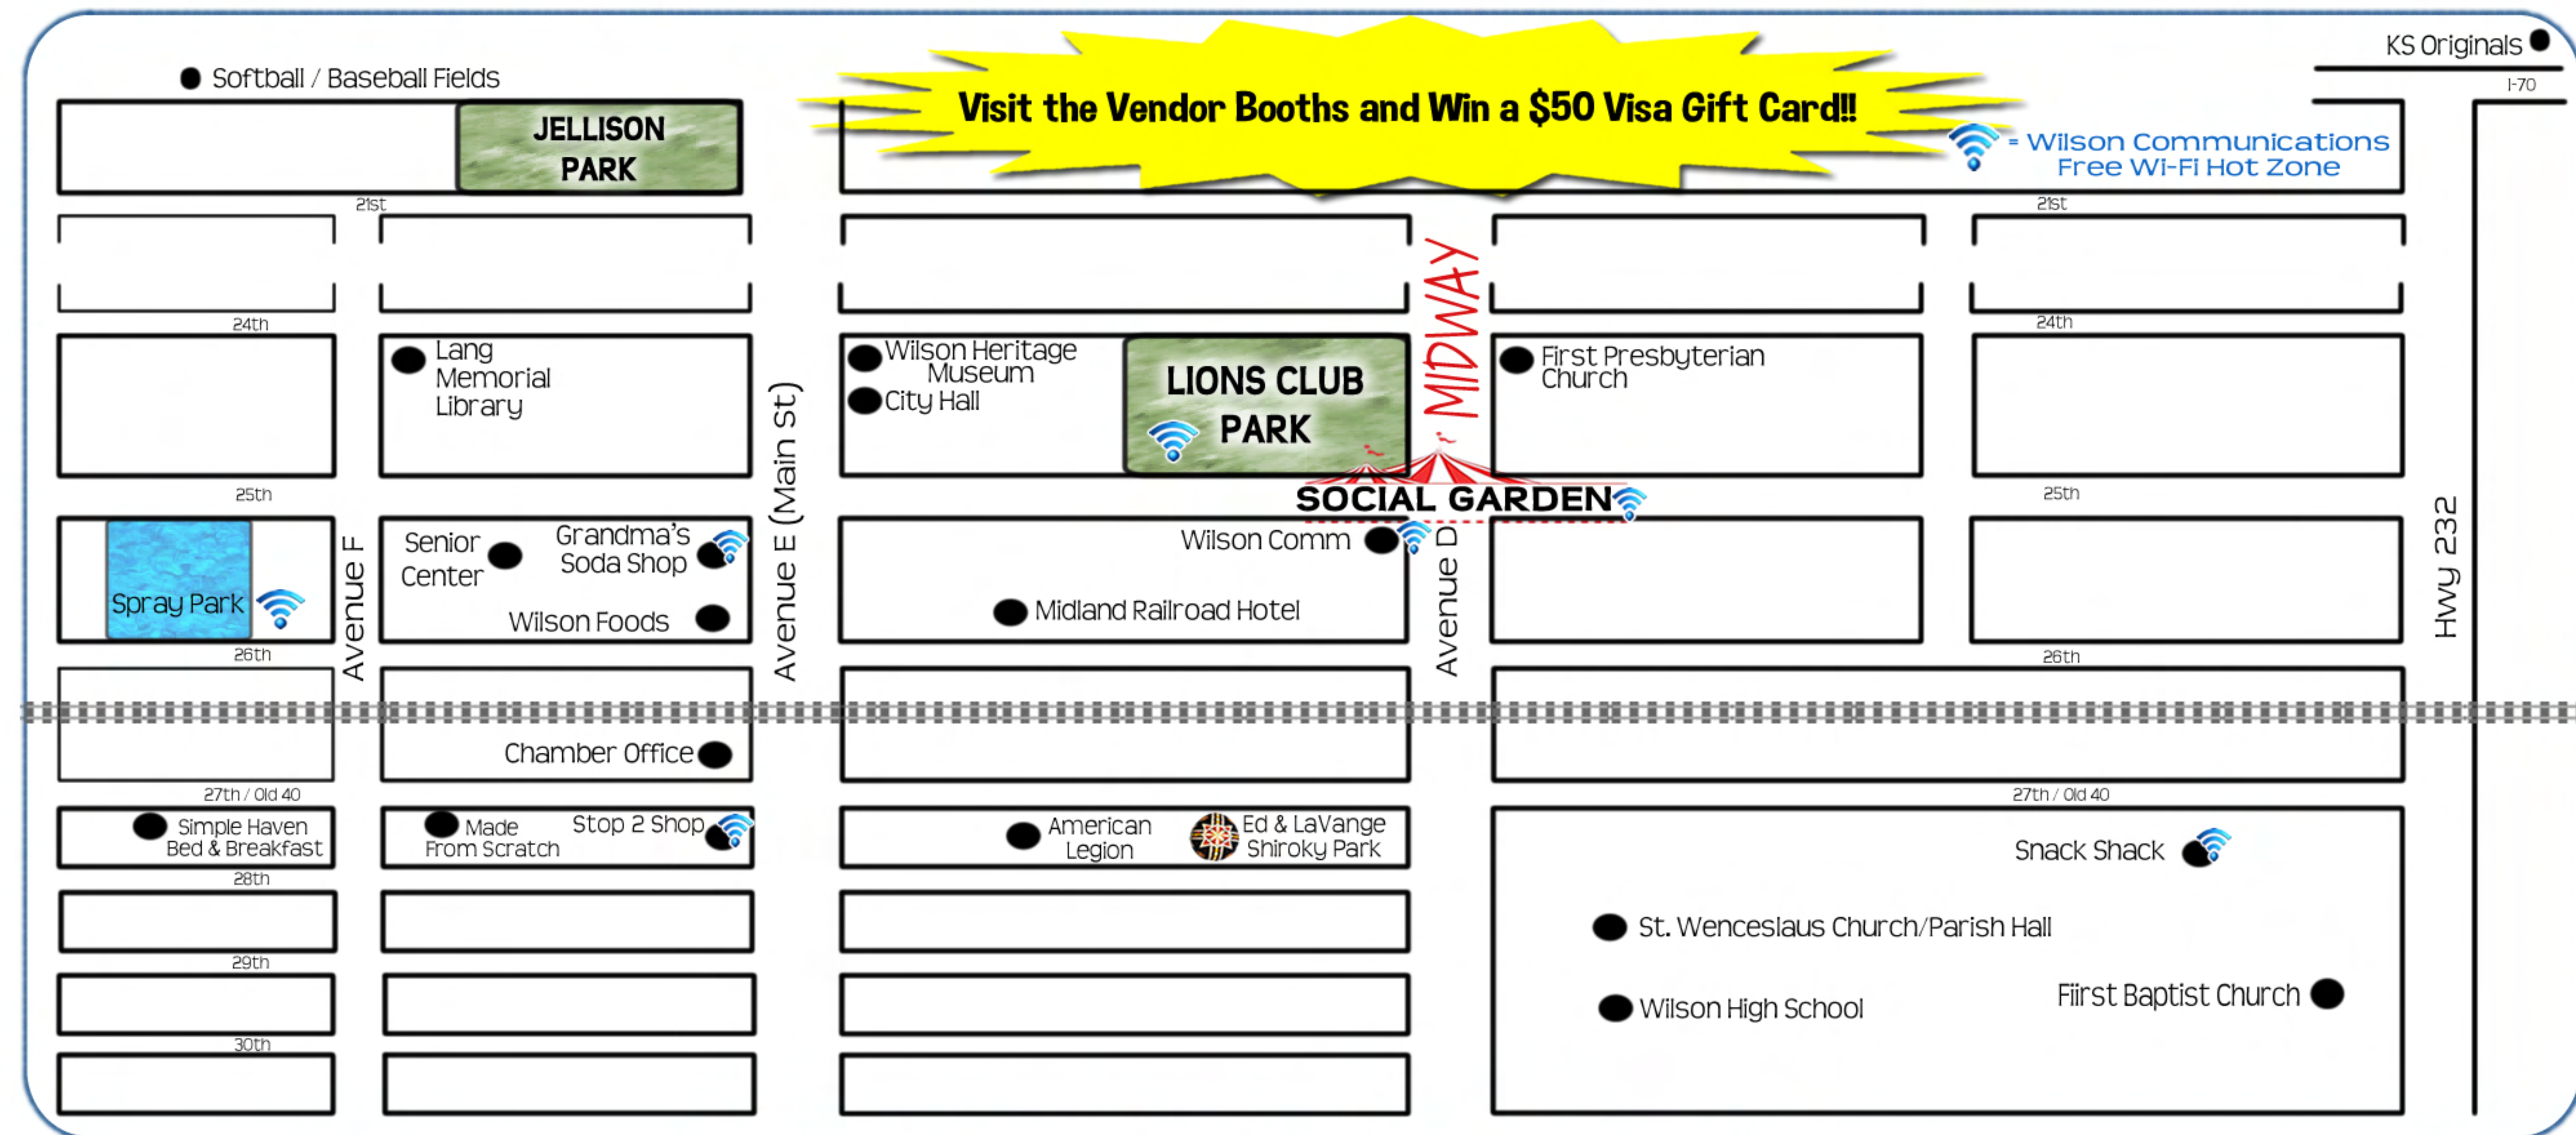

MAD'ARSKO?

Serving CZECH Food Friday & Saturday

Regular Menu Items also served.

Midland Railroad Hotel 414 26th St 658-2284	Snack Shack Old Hwy 40 658-2600	Made From Scratch 527 27th Street 658-3300	Grandma's Soda Shop 2524 Avenue E 658-2200

CZECH OUT THESE GREAT PLACES TO EAT!!!

Stop 2 Shop
2720 Avenue E • 658-2559

Lions Club Park Vendors

Seating is Limited Bring your own Chairs!

Food Vendors:

Mid State Cookers - Flying Angels BBQ

Desserts & Drinks:

Pete's Donut Shack - Crazy G's Shaved Ice
Fun Time Concessions

Serving Friday Only

Wilson Senior Center
Czech Dinner
6:00pm
511 25th Street • 785-658-2388

Serving Saturday Only

St. Wenceslaus Parish Czech Style Buffet 11:00am St. Wenceslaus Parish Hall	Knights of Columbus Brat Meal (locally made) 5:30pm St. Wenceslaus Parish Hall

American Legion Auxiliary
Smoked BBQ Rib Dinner
11:00am
419 27th Street