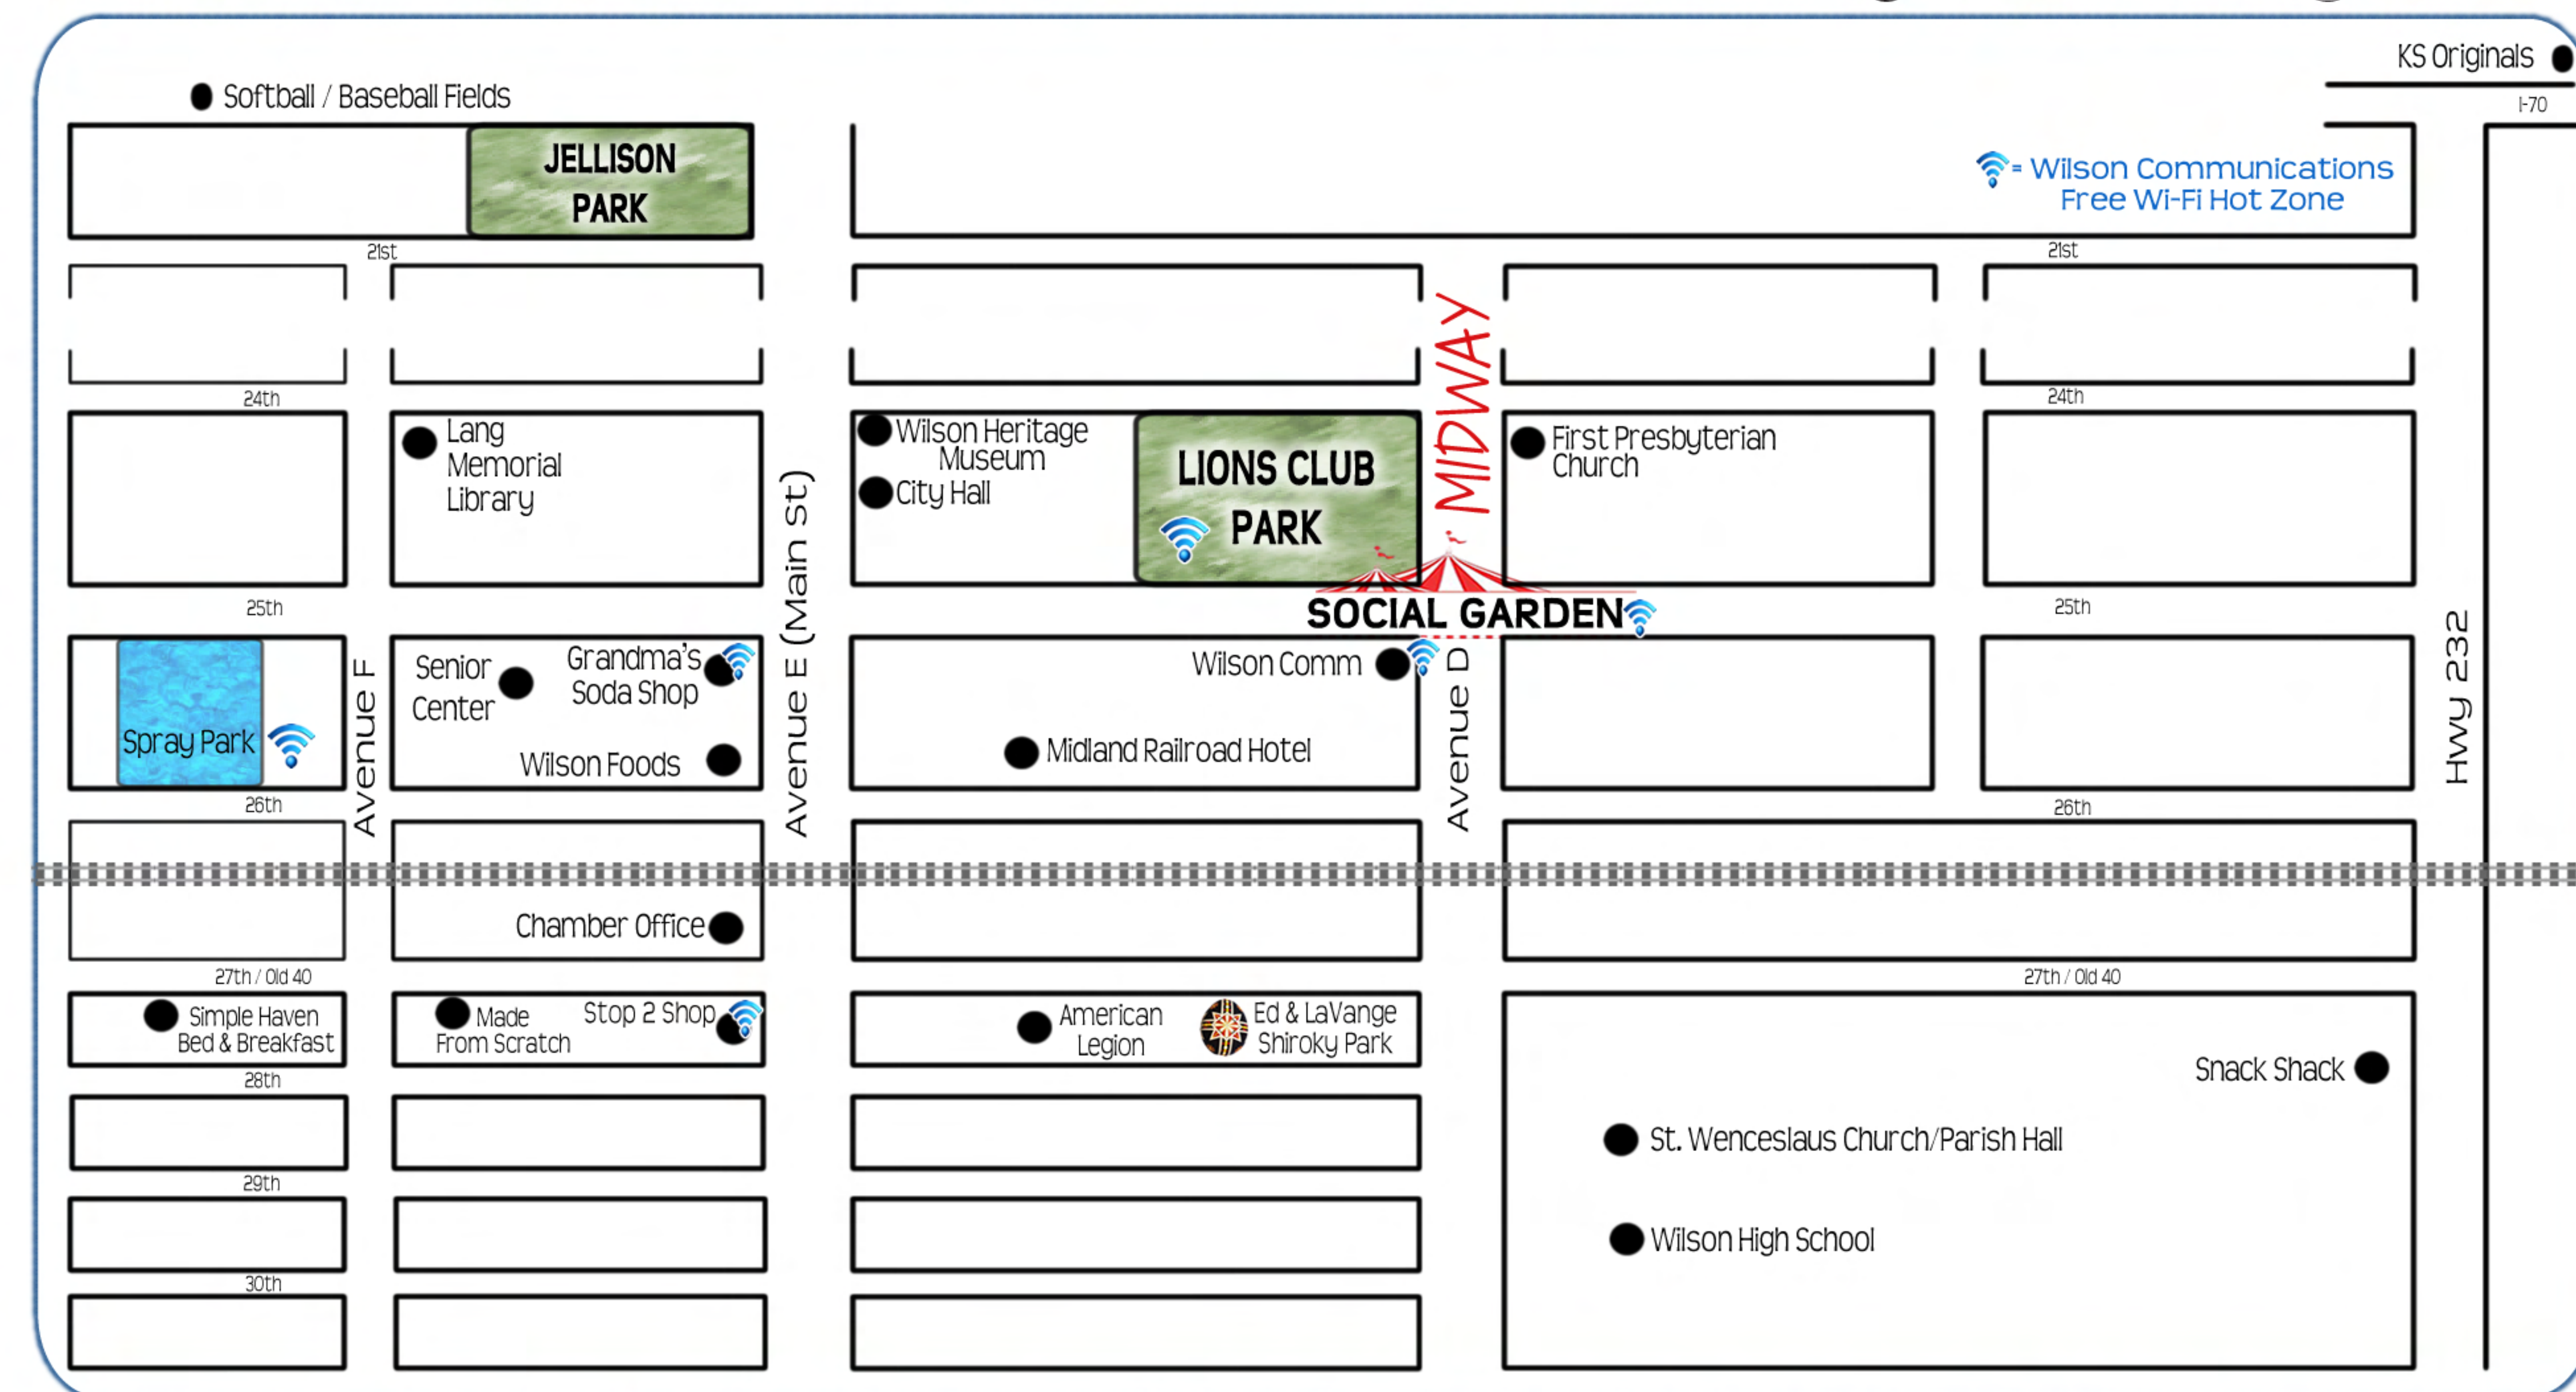

Event Coordinators

Annual State Meeting Kansas Czechs Inc
Christy Thomas, President
City Band - Mike Mattas & Members
Czech 5K Walk/Run/Bike - Tony & Michelle Brokes
Water - Wilson Care & Rehab
Czech Dancers - Paula Svaty-Gray
Czech Princess Pageant - Cathy Grosscup

Informational Booth - Wilson Chamber
Ice Cream Social - Wilson Winners 4H Club
Cakes Coordinator Jennifer Kepka/Lana Zajic
Kid's Czech Activities - Randi Stoppel
KS Czech Queen Pageant - Cathy Grosscup
Legislative Coffee - Brian Boisvert / Craig Freeman
Kolaches made by Karen Peschka

Parade - Kate Schiermeyer
Pinewood Derby - Wilson Boy Scouts
Softball Tournament - Brad Schiermeyer
Talent Show - Travis & Tonya Weinhold
Teen Dance - Grandma's Soda Shop
Vendor Booth Coordinator - Darcy Hubka Vopat

CZECH OUT THESE GREAT PLACES TO EAT !!!

- Brooke's Snack Shack • Old Hwy 40 • 658-2600
- Grandma's Soda Shop • 2524 Avenue E • 658-2200
- Made From Scratch • 527 27th St • 658-3300
- Midland Railroad Hotel • 414 26th St • 658-2284
- Stop 2 Shop • 2720 Avenue E • 658-2559

Lions Club Park Vendors

Seating is Limited Bring your own Chairs!

Food Vendors: Mid State Cookers - Das Essen Wagon
Western Sunset Creations

Desserts & Drinks: Pete's Donut Shack - Crazy G's Shaved Ice
Fun Time Concessions

Serving Saturday Only

American Legion
BBQ Rib Dinner
11:00am
419 27th Street

Knights of Columbus
Brat Meal (locally made)
5:30pm
St. Wenceslaus Parish Hall

St. Wenceslaus Parish
Czech Style Buffet
11:00am
St. Wenceslaus Parish Hall