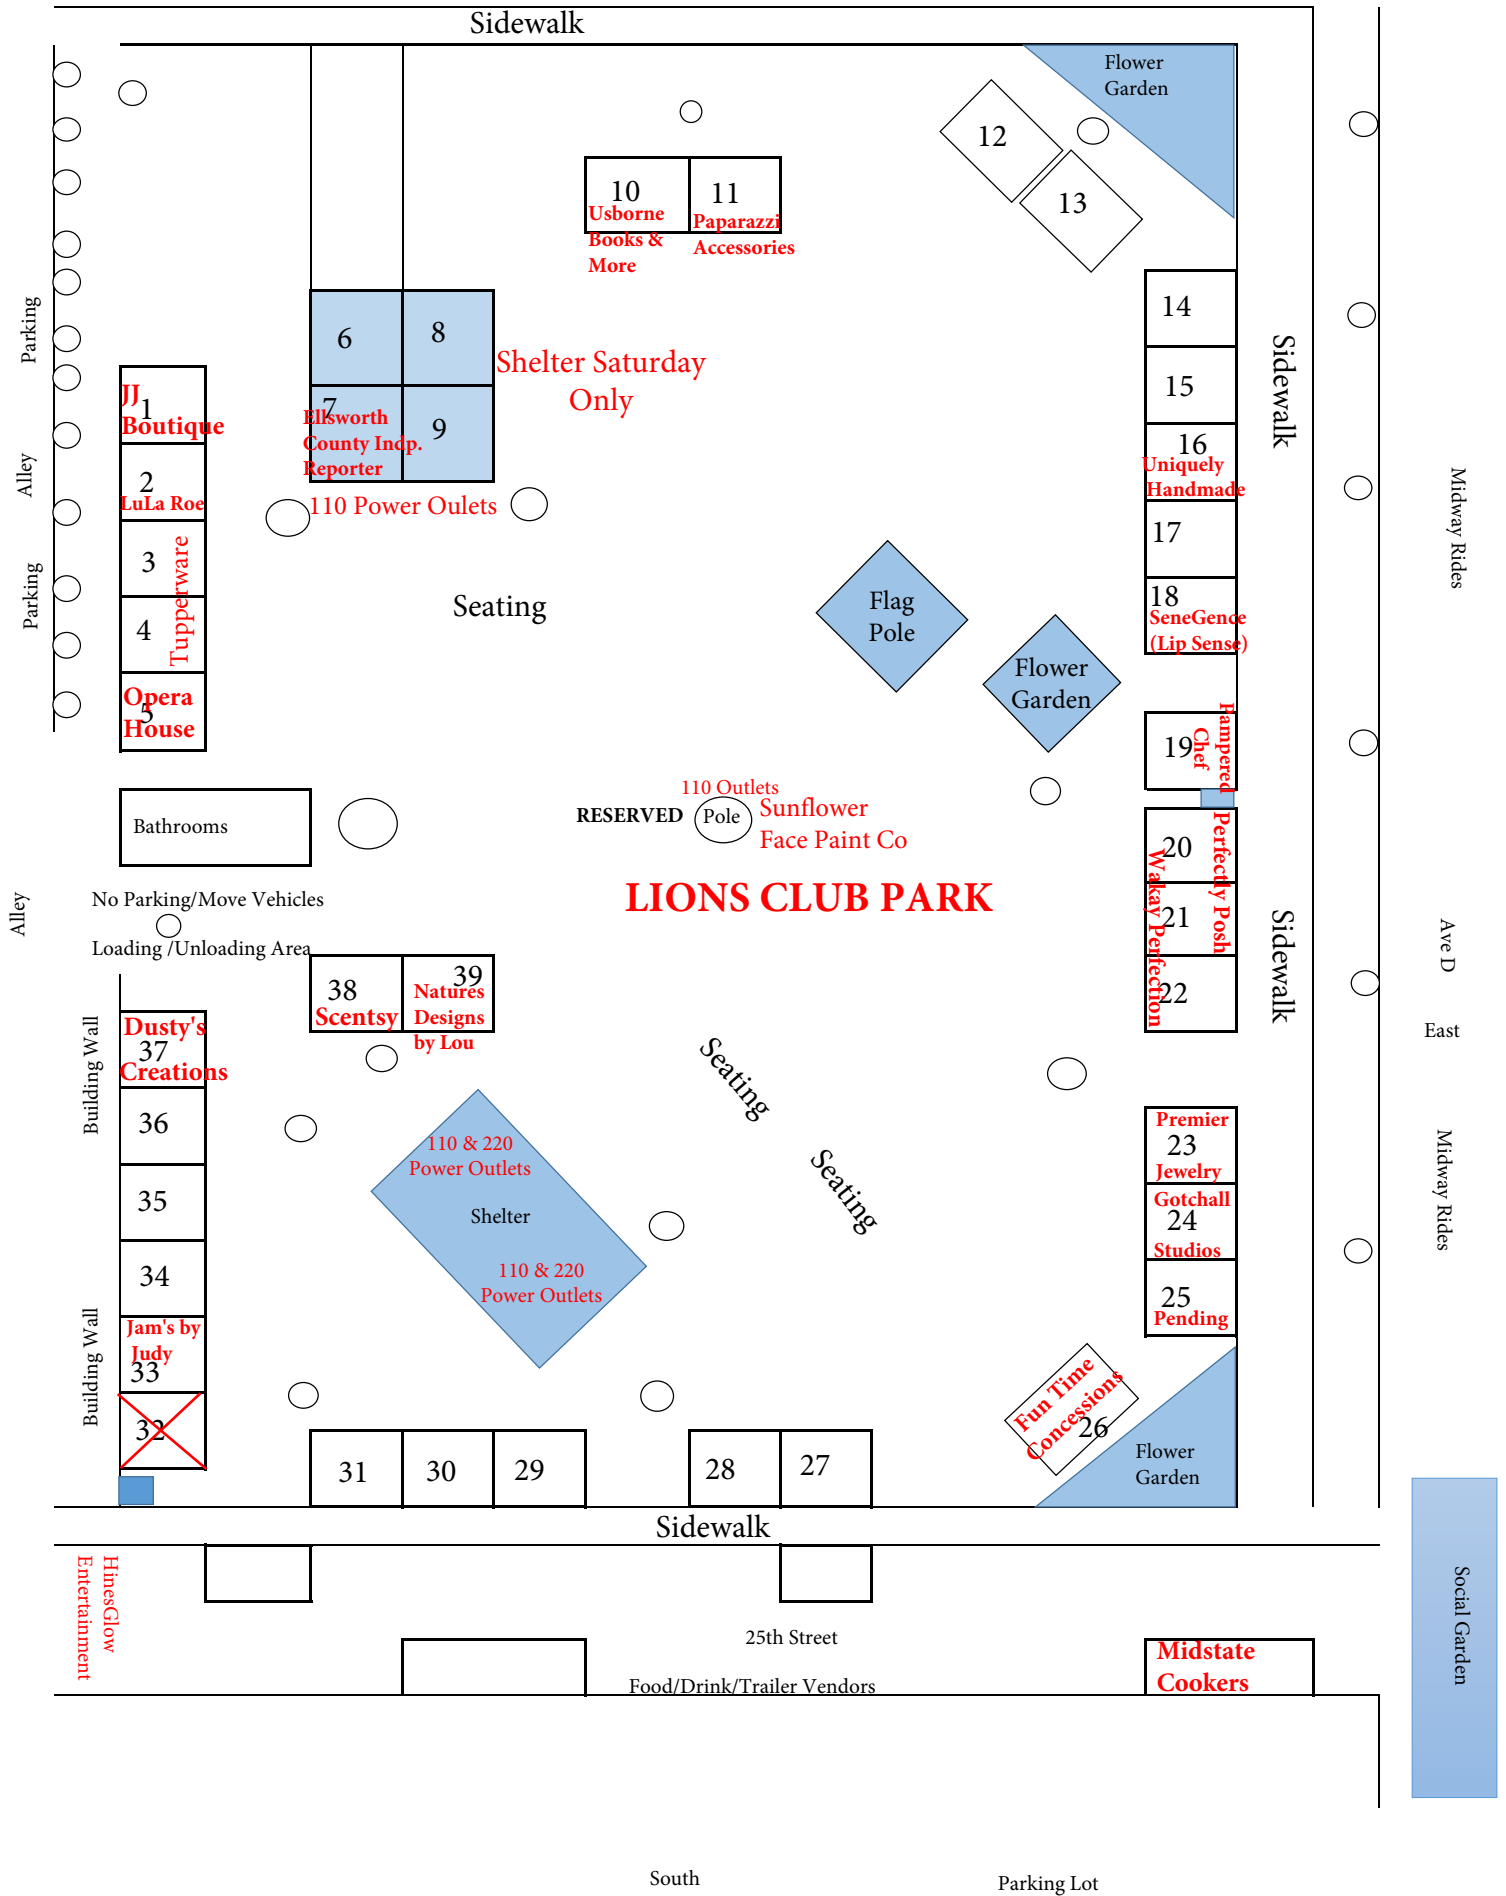

THE MAP IS A GUIDE ONLY. ACTUAL PLACEMENT WILL VARY
IF YOUR SET UP REQUIRES POWER - PLEASE PICK A LOCATION NEAR A SHELTER
BOOTH FEES ARE NONREFUNDABLE

South

Parking Lot